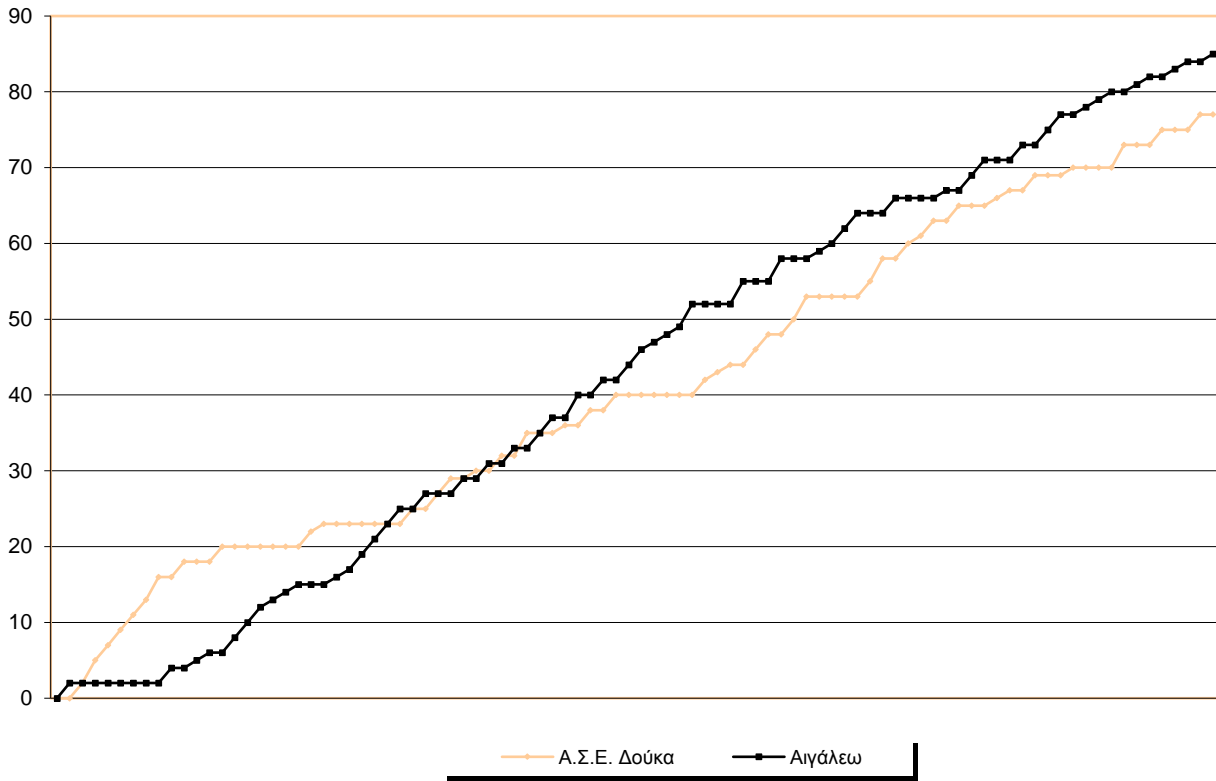

Starters - Subs ratio

Fastbreak Pts

Turnover Pts

Second Chance Pts

NOTES

Blank area for notes.

**GRAPHIC STATS**

**SCORE EVOLUTION**

**SCORE DIFFERENCE**

**LARGEST SCORING RUN**

**LARGEST LEAD**