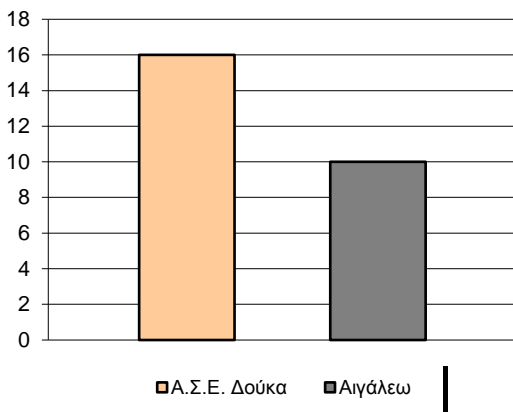

Starters - Subs ratio

Fastbreak Pts

Turnover Pts

Second Chance Pts

NOTES

Blank area for notes.

**GRAPHIC STATS**

**SCORE EVOLUTION**

**SCORE DIFFERENCE**

**LARGEST SCORING RUN**

**LARGEST LEAD**